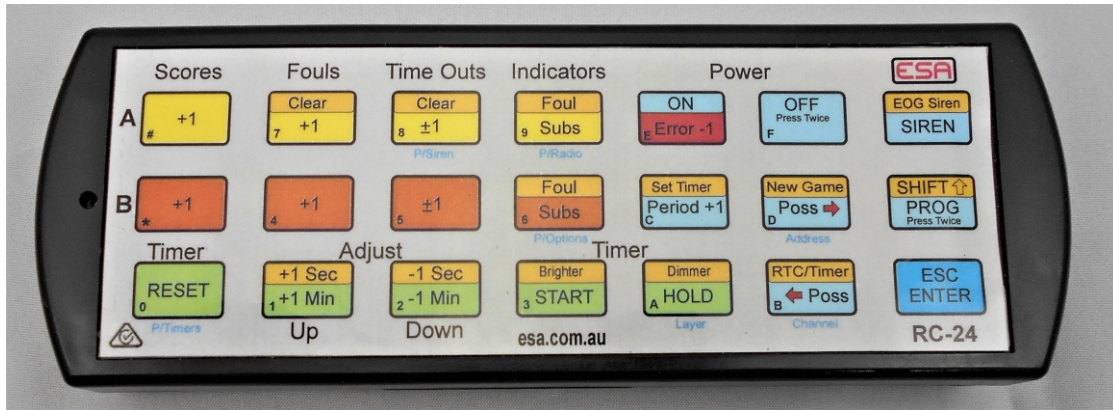

Scoreboard Controllers

RC-24 Controller

Hand Held 2.4 Ghz Radio controller approx 300 metres range

CC-10/CC-10-R

LCD Screen, 2.4 Ghz Radio, External Battery or Mains Plug allows for full alpha-numeric input for team names. approx 500 metres range.